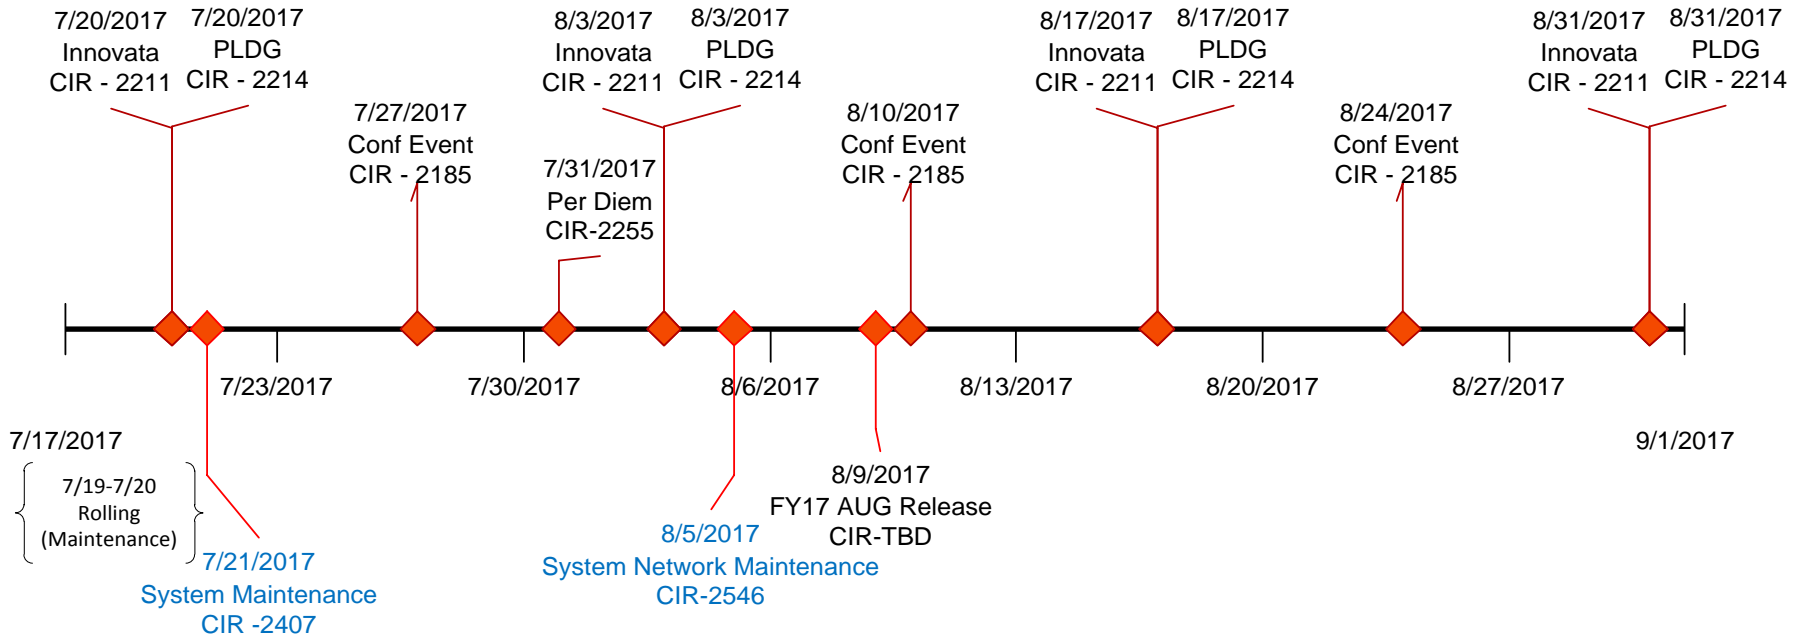

EWTS - DTS Maintenance Schedule as of 07/20/2017

Downtime Summary	
Date	Downtime
07/21/2017 (Friday)	6 Hrs. / 23:00
08/05/2017 (Saturday)	12 Hrs. / 09:30

Current DTS Baseline	As Of
1.7.3.49-01-Expense Update	07/19/2017

PROD - DTS Maintenance Schedule as of 07/20/2017

Downtime Summary	
Date	Downtime
07/28/2017 (Friday)	6 Hrs. / 23:00

Current DTS Baseline	As Of
1.7.3.49-01	07/18/2017