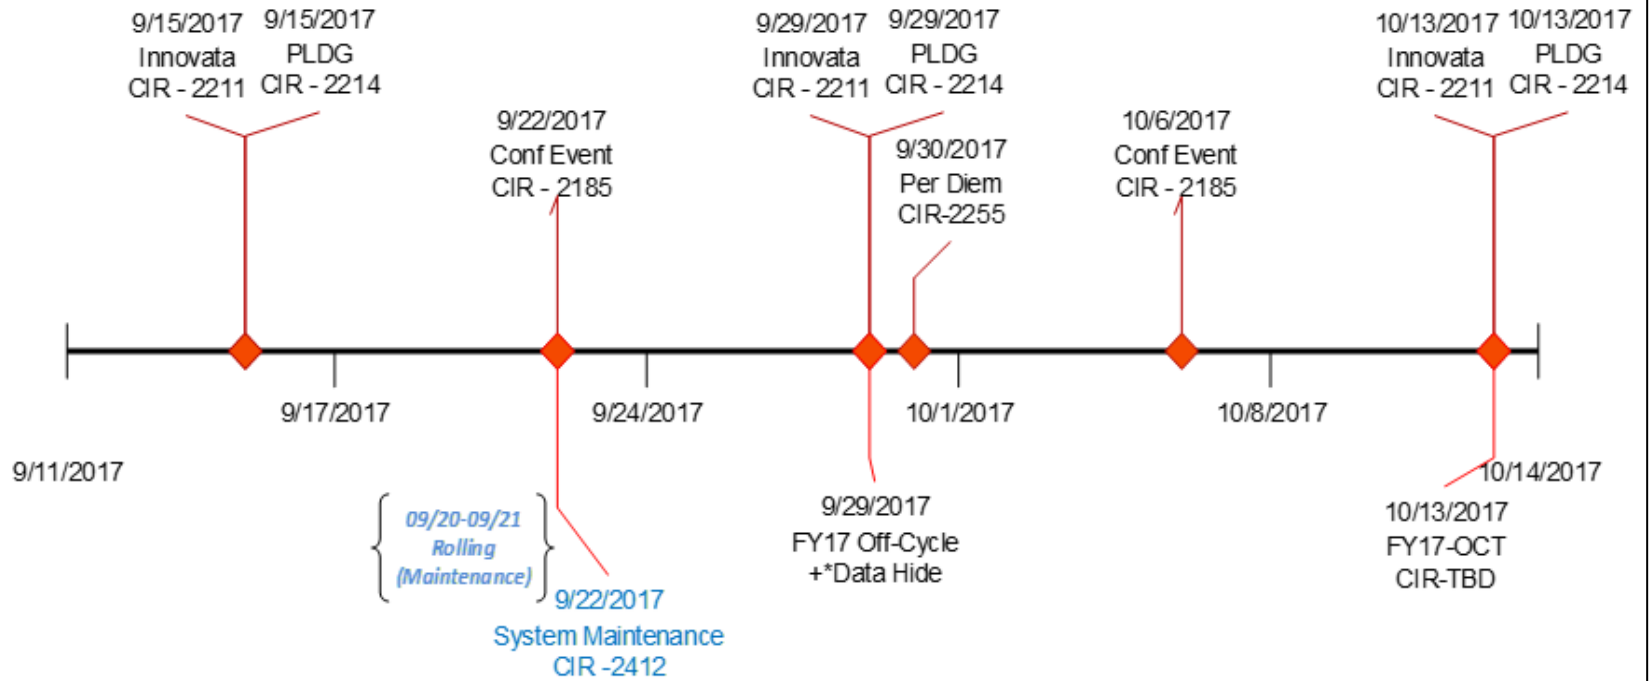

EWTS - DTS Maintenance Schedule as of 09/11/2017

Downtime Summary	
Date	Downtime
09/15/2017 (Friday)	6 Hrs. / 23:00

Current DTS Baseline	As Of
1.7.3.51	09/06/2017

PROD - DTS Maintenance Schedule as of 09/11/2017

Downtime Summary	
Date	Downtime
09/22/2017 (Friday)	8 Hrs. / 23:00
09/29/2017 (Friday)	* 8 Hrs. / 21:00

Current DTS Baseline	As Of
1.7.3.51	09/09/2017