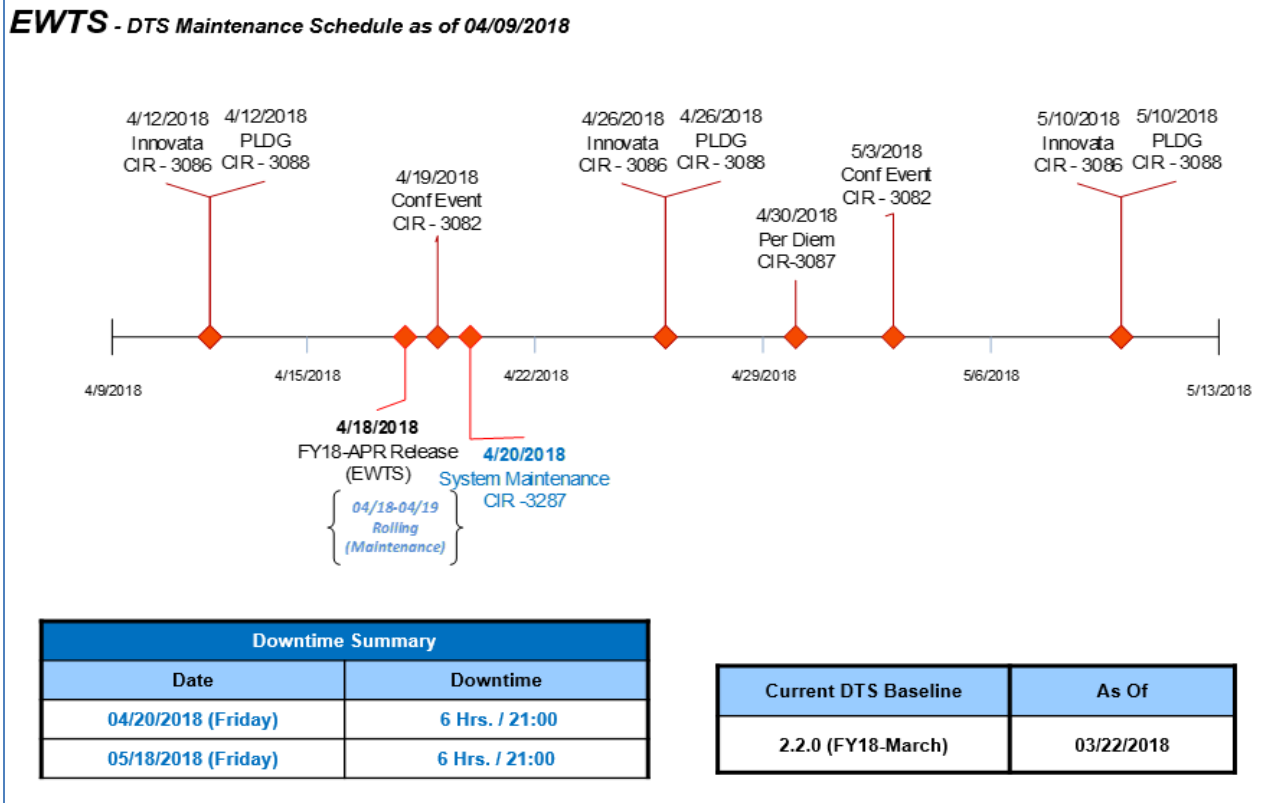

Maintenance Schedule (EWTS)

Maintenance Schedule (PROD)

Note: Data Purge (downtime) may extend due to rows processed