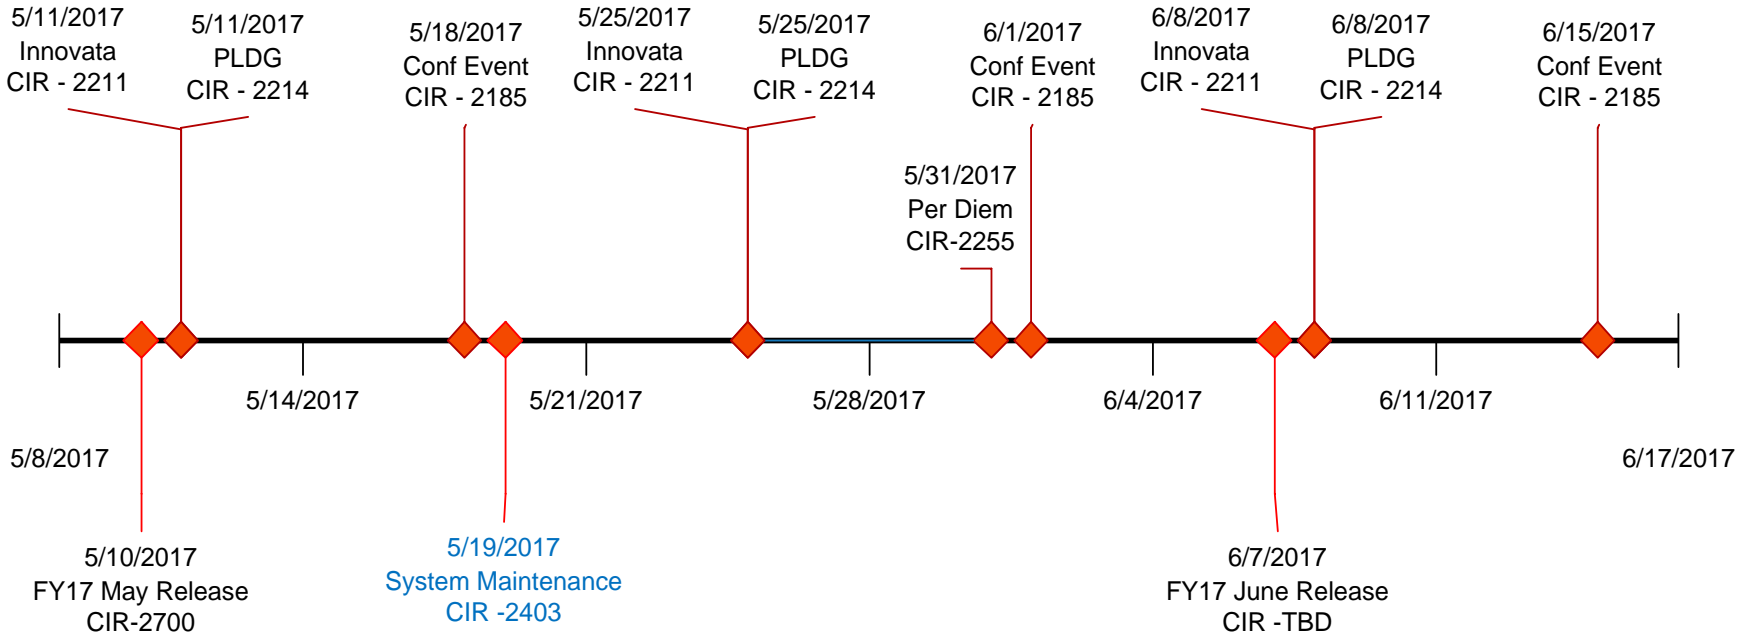

## EWTS - DTS Maintenance Schedule as of 05/08/2017

Downtime Summary	
Date	Downtime
05/19/2017 (Friday)	6 Hrs. / 23:00
N/A	N/A

Current DTS Baseline	As Of
1.7.3.46	04/12/2017

**PROD - DTS Maintenance Schedule as of 05/08/2017**

Downtime Summary	
Date	Downtime
05/26/2017 (Friday)	6 Hrs. / 23:00
N/A	N/A

Current DTS Baseline	As Of
1.7.3.46-01	04/18/2017