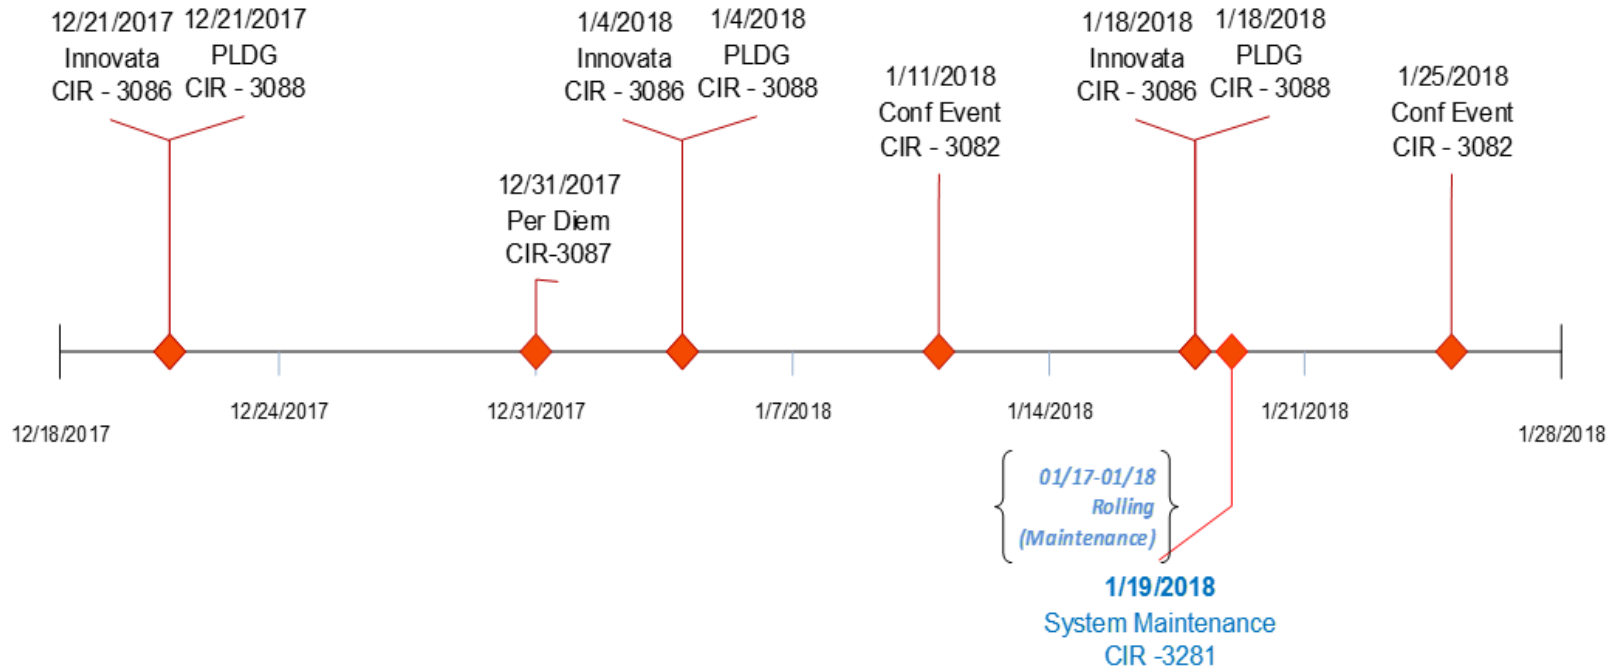

# EWTS - DTS Maintenance Schedule as of 12/18/2017

Downtime Summary	
Date	Downtime
12/15/2017 (Friday)	6 Hrs. / 21:00
01/19/2018 (Friday)	6 Hrs. / 21:00

Current DTS Baseline	As Of
1.7.3.53 (FY18-NOV)	11/08/2017

## PROD - DTS Maintenance Schedule as of 12/18/2017

Downtime Summary	
Date	Downtime
12/22/2017 (Friday)	8 Hrs. / 21:00
01/26/2018 (Friday)	8 Hrs. / 21:00

Current DTS Baseline	As Of
1.7.3.53-03 (FY18-Patch)	12/08/2017