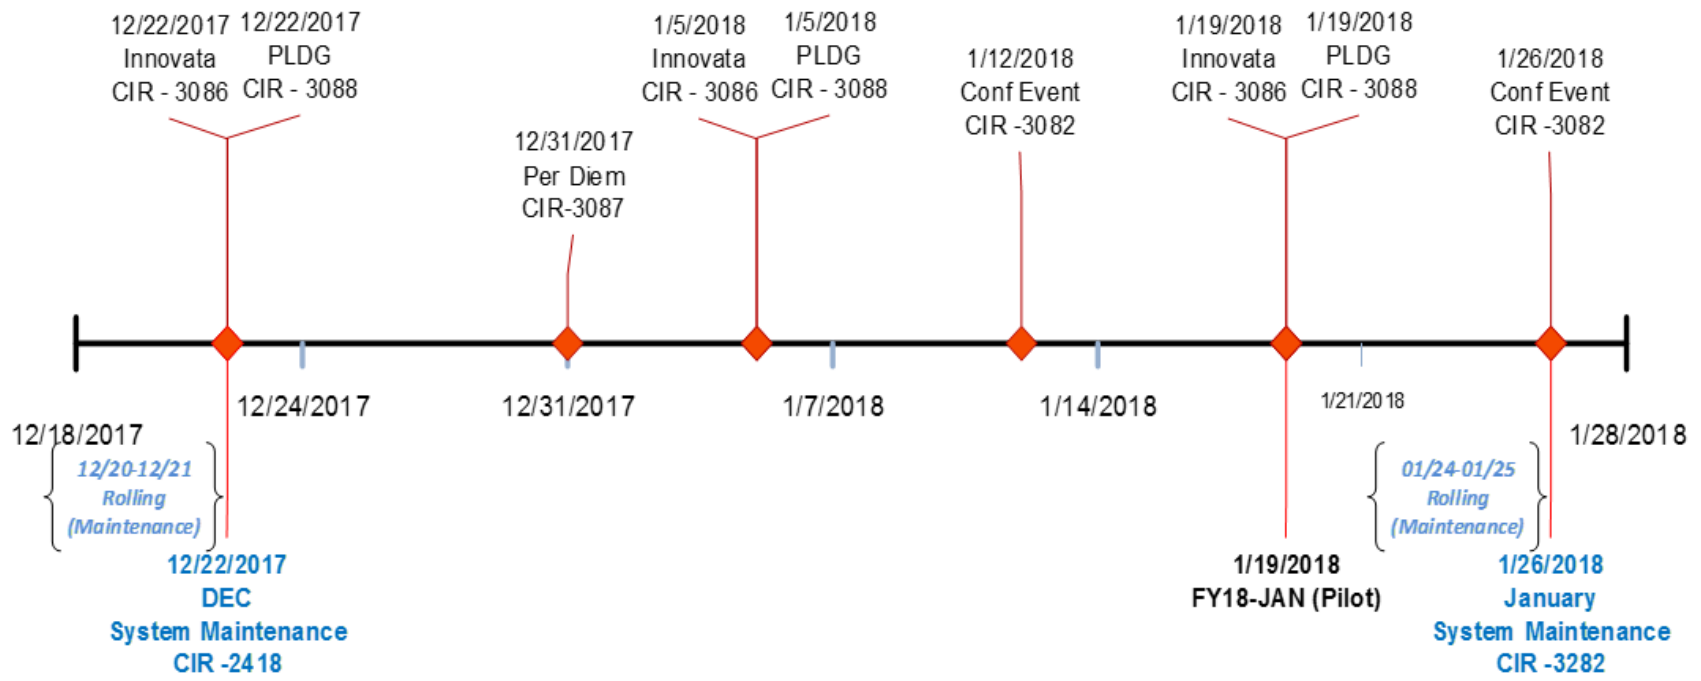

# EWTS - DTS Maintenance Schedule as of 12/18/2017

Downtime Summary	
Date	Downtime
12/15/2017 (Friday)	6 Hrs. / 21:00
01/19/2018 (Friday)	6 Hrs. / 21:00

Current DTS Baseline	As Of
1.7.3.53 (FY18-NOV)	11/08/2017

## PROD - DTS Maintenance Schedule as of 12/18/2017

Downtime Summary	
Date	Downtime
12/22/2017 (Friday)	8 Hrs. / 21:00
01/26/2018 (Friday)	8 Hrs. / 21:00

Current DTS Baseline	As Of
1.7.3.53-03 (FY18-Patch)	12/08/2017