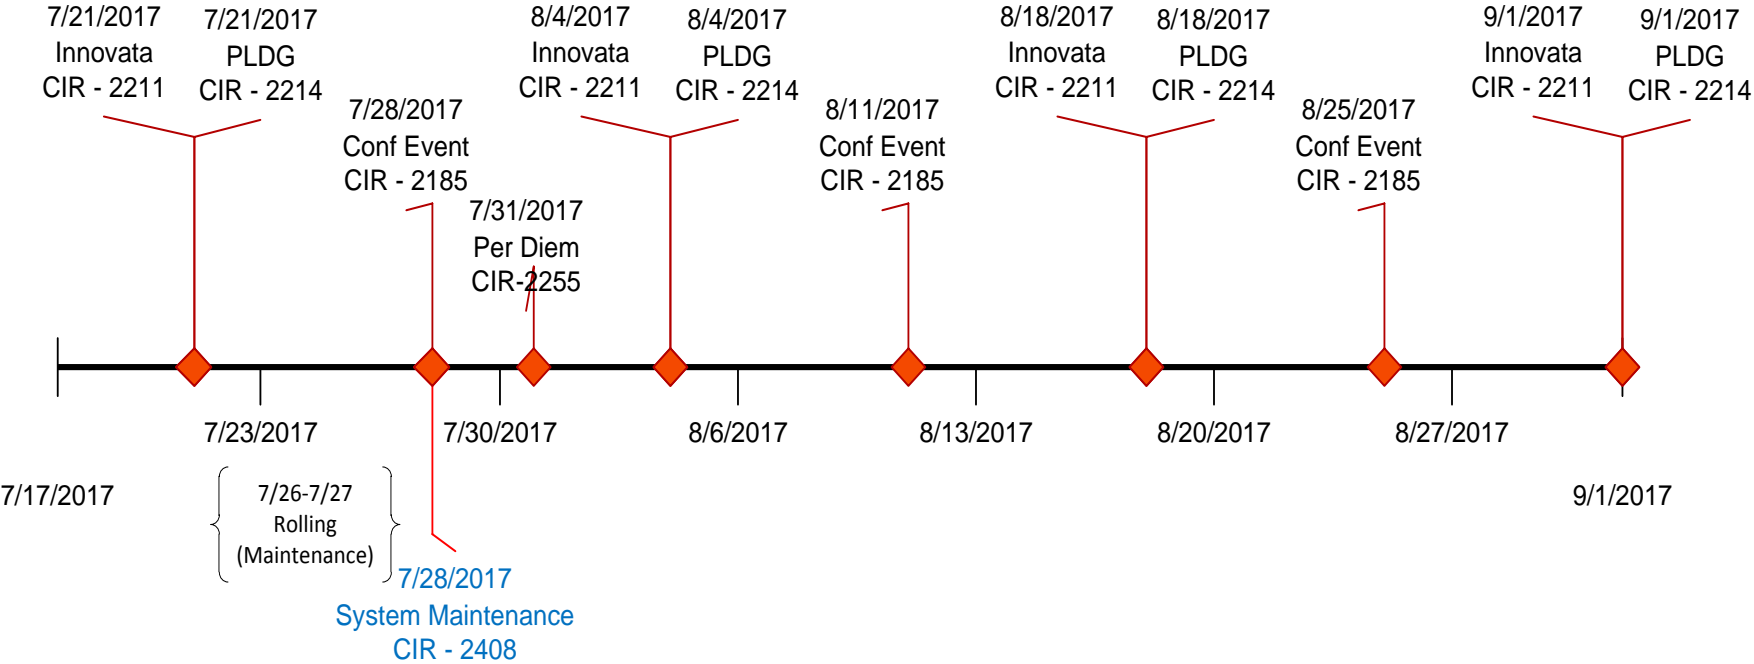

EWTS - DTS Maintenance Schedule as of 07/20/2017

Downtime Summary	
Date	Downtime
07/21/2017 (Friday)	6 Hrs. / 23:00
08/05/2017 (Saturday)	12 Hrs. / 09:30

Current DTS Baseline	As Of
1.7.3.49-01-Expense Update	07/19/2017

PROD - DTS Maintenance Schedule as of 07/20/2017

Downtime Summary	
Date	Downtime
07/28/2017 (Friday)	6 Hrs. / 23:00

Current DTS Baseline	As Of
1.7.3.49-01	07/18/2017