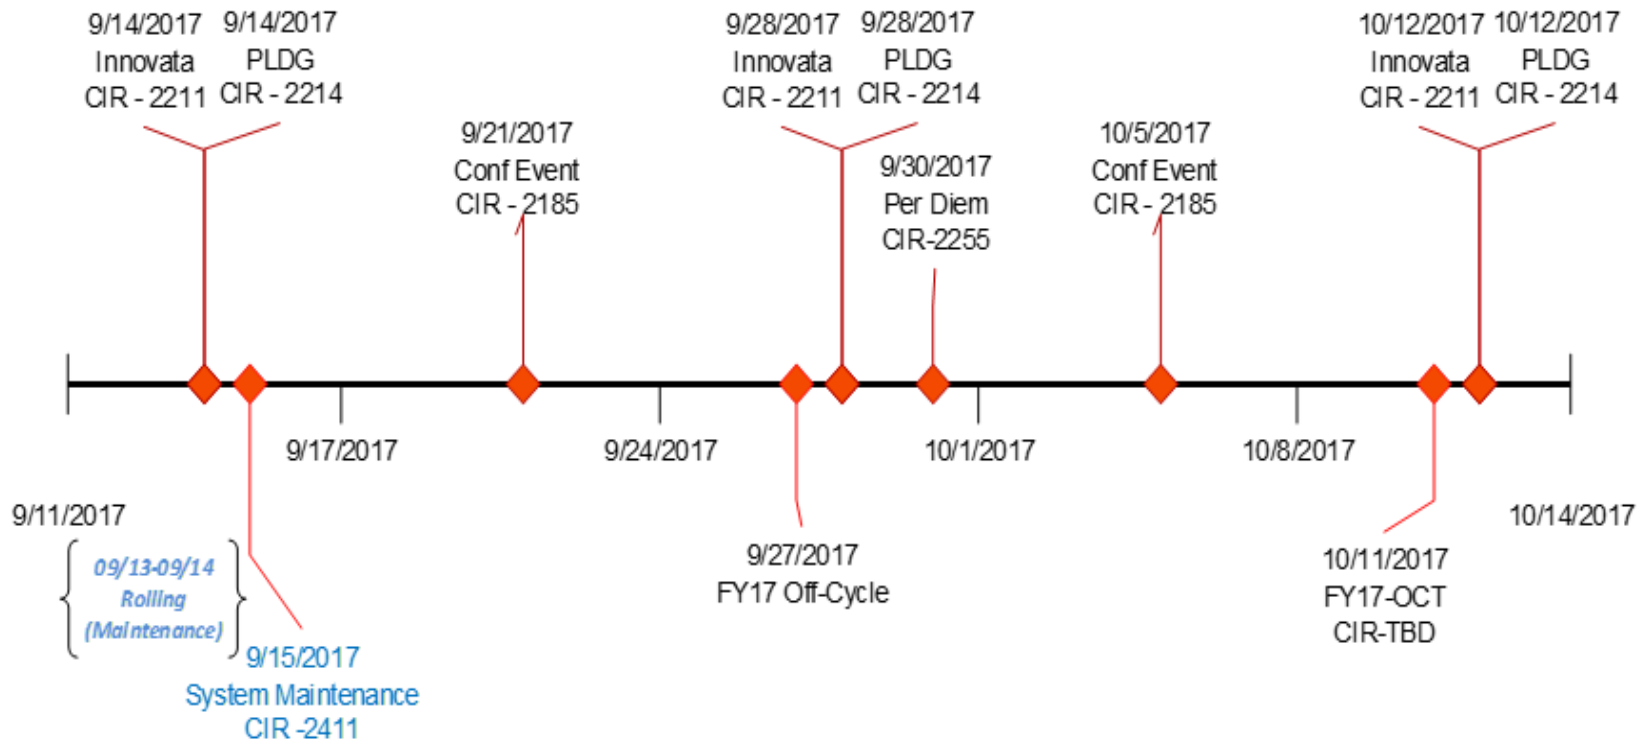

EWTS - DTS Maintenance Schedule as of 09/11/2017

Downtime Summary	
Date	Downtime
09/15/2017 (Friday)	6 Hrs. / 23:00

Current DTS Baseline	As Of
1.7.3.51	09/06/2017

PROD - DTS Maintenance Schedule as of 09/11/2017

Downtime Summary	
Date	Downtime
09/22/2017 (Friday)	8 Hrs. / 23:00
09/29/2017 (Friday)	* 8 Hrs. / 21:00

Current DTS Baseline	As Of
1.7.3.51	09/09/2017