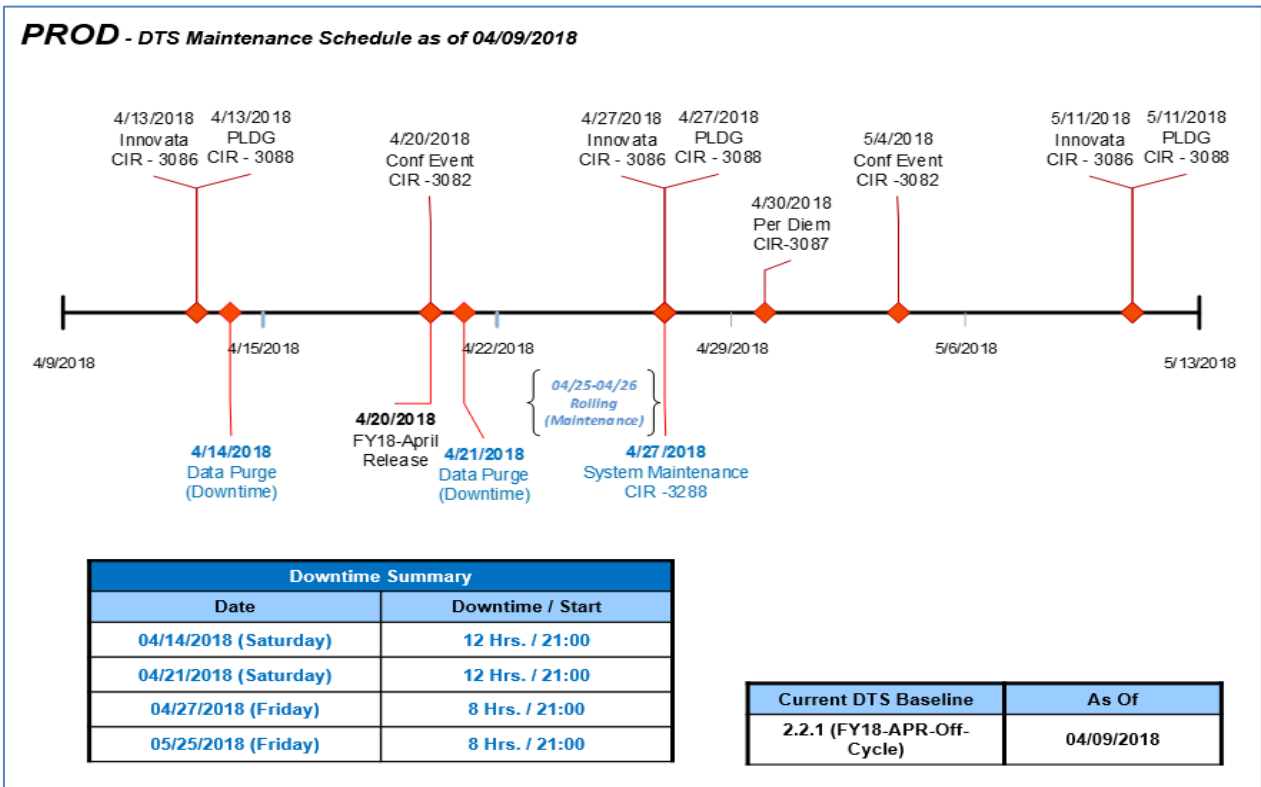

Maintenance Schedule (EWTS)

Maintenance Schedule (PROD)

Note: Data Purge (downtime) may extend due to rows processed