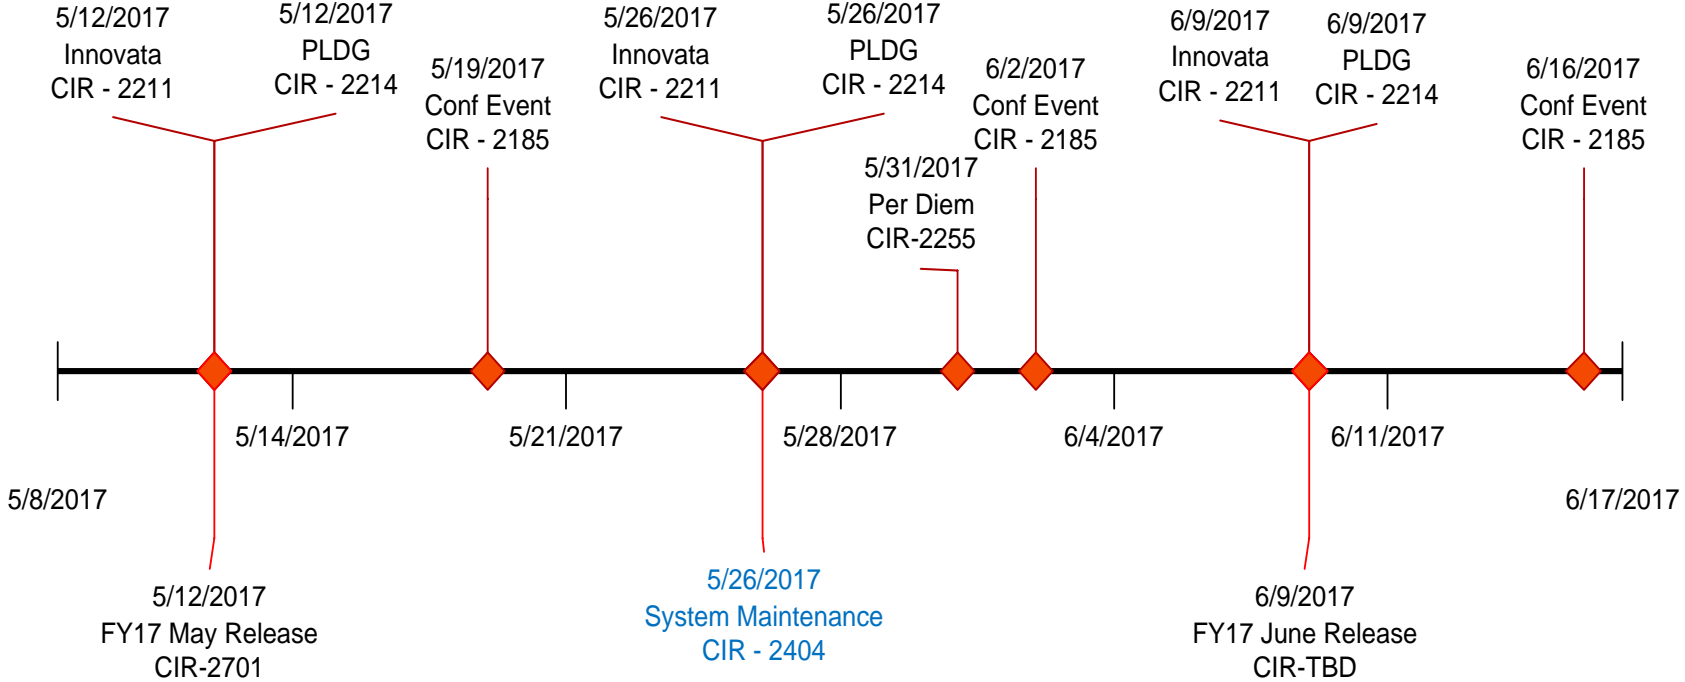

## EWTS - DTS Maintenance Schedule as of 05/08/2017

Downtime Summary	
Date	Downtime
05/19/2017 (Friday)	6 Hrs. / 23:00
N/A	N/A

Current DTS Baseline	As Of
1.7.3.46	04/12/2017

**PROD - DTS Maintenance Schedule as of 05/08/2017**

Downtime Summary	
Date	Downtime
05/26/2017 (Friday)	6 Hrs. / 23:00
N/A	N/A

Current DTS Baseline	As Of
1.7.3.46-01	04/18/2017